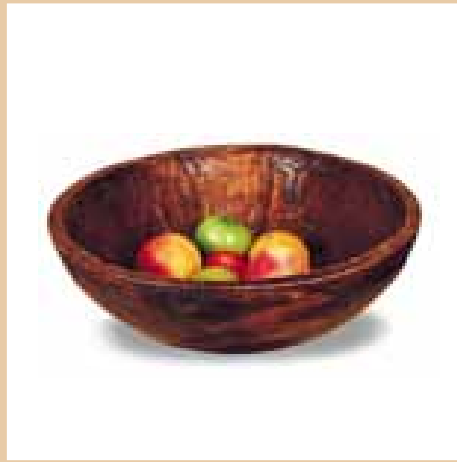

ROUND FRUIT PLATTER
FRUTERO REDONDO
CHPATSPFR
12"W x4.5"H x12"D

PLATTER

36" JC PLATTER
TAZON RECTANGULAR
PATSBOT
36"W x4"H x8"D

14" SHALLOW BOWL WITH HOLES
PLATON
PATSPN
14"W x3" H x14" D

28" RECTANGULAR PLATTER
PLATON RECTANGULAR
PATSREC
28" W x4" H x 20"D

17" PLATTER
PLATO
PATSPL
17"W x2"H x17"D

24" OVAL PLATTER
FUENTE OVAL CIRCULAR
PATSFOC
24"W x4"H x20" D

LARGE FRUIT PLATTER
FRUTERO GRANDE
PATSPLH
16"W x6"H x16"D

18" LOW ROUND BOWL
TAZON 18 BAJO
PATSTZ18
18"W x 4"H x 18"D

18" DEEP ROUND BOWL
TAZON
PATSTZ
18"W x 6"H x 18"D

24" LOW ROUND BOWL
PLATON RB BAJO
PATSTZB24
24"W x 2"H x 24"D

24" DEEP ROUND BOWL
TAZON REDONDO
PATSTZRB
24"W x 6" H x 24"D

24" ROUND BOWL WITH STITCHING
TAZON REDONDO COCIDO
PATSTZRBC
24"W x 6" H x 24"D